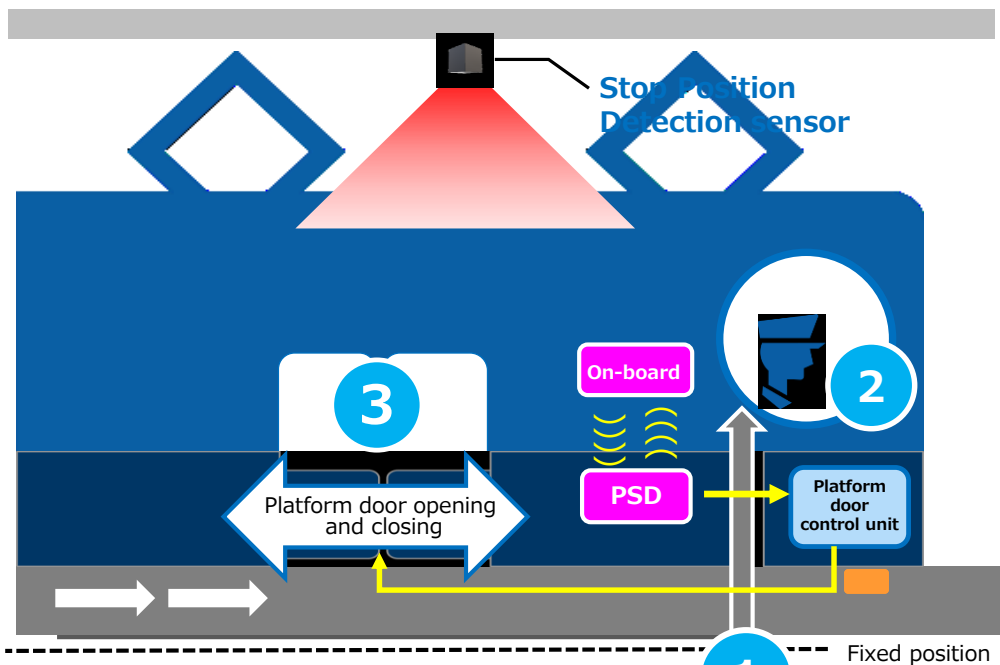

Wireless Communication System with PSD

This system enables automatic opening and closing of platform screen doors without the need for ground coils. This contributes to realizing additional construction of platform doors at low cost and in a short construction period.

NS product from here