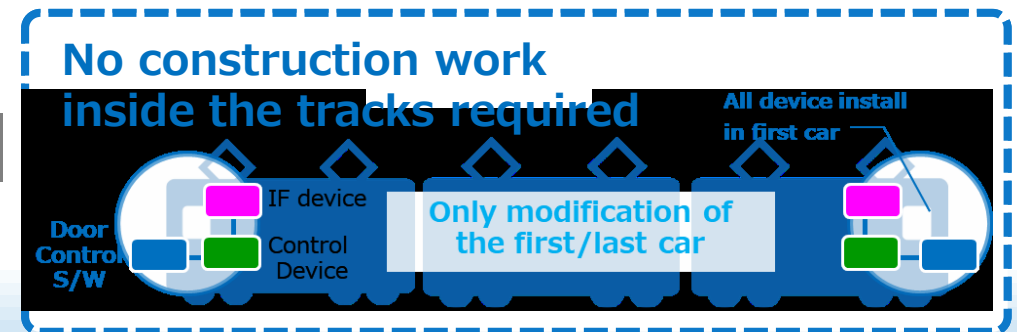

Wireless Communication System with PSD

This system enables automatic opening and closing of platform screen doors without the need for ground coils. This contributes to realizing additional construction of platform doors at low cost and in a short construction period.