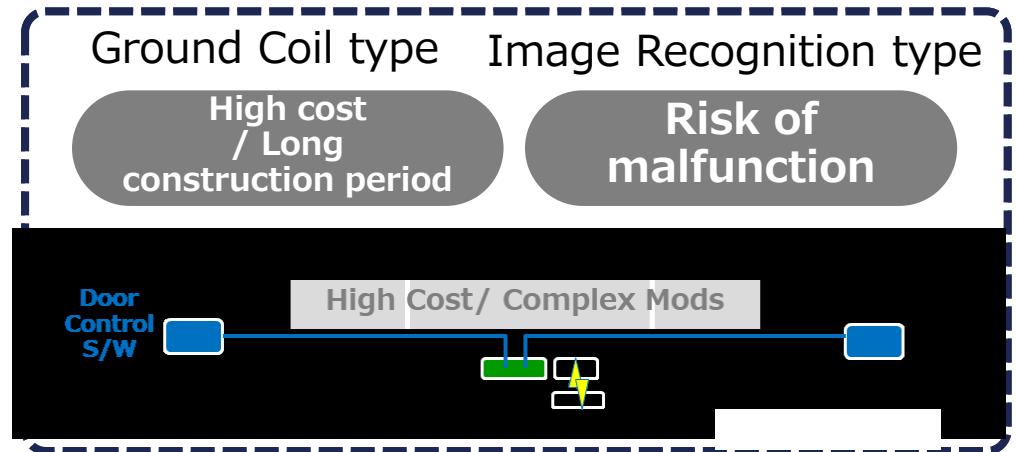

Wireless Communication System with PSD

This system enables automatic opening and closing of platform screen doors without the need for ground coils. This contributes to realizing additional construction of platform doors at low cost and in a short construction period.