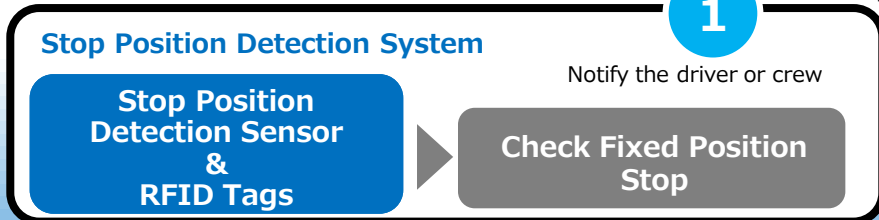

Wireless Communication System with PSD

This system enables automatic opening and closing of platform screen doors without the need for ground coils. This contributes to realizing additional construction of platform doors at low cost and in a short construction period.