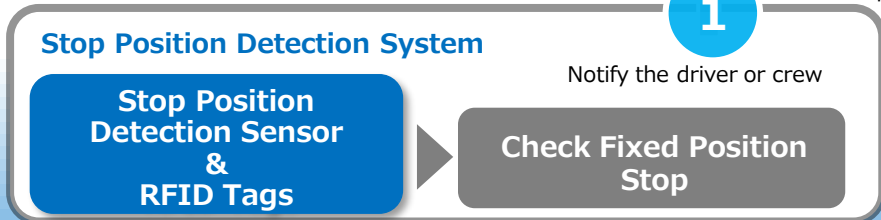

Wireless Communication System with PSD

This system enables automatic opening and closing of platform screen doors without the need for ground coils. This contributes to realizing additional construction of platform doors at low cost and in a short construction period.