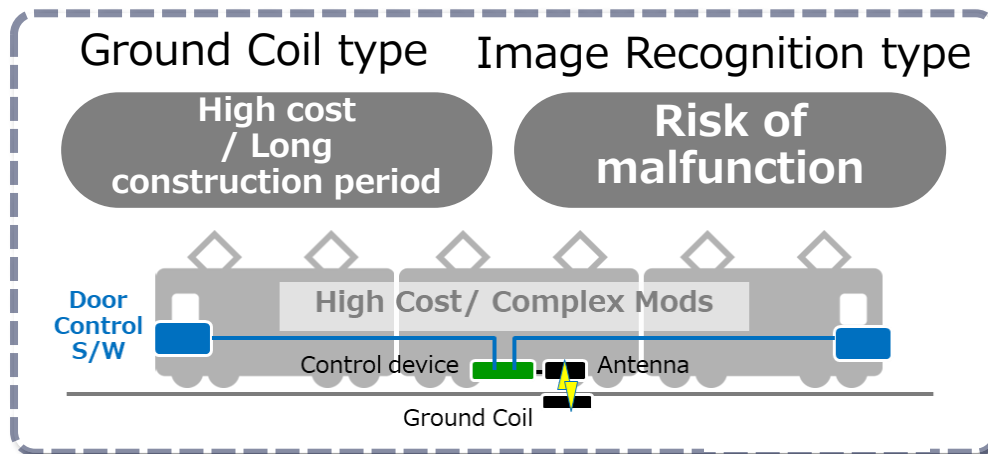

Wireless Communication System with PSD

This system enables automatic opening and closing of platform screen doors without the need for ground coils. This contributes to realizing additional construction of platform doors at low cost and in a short construction period.