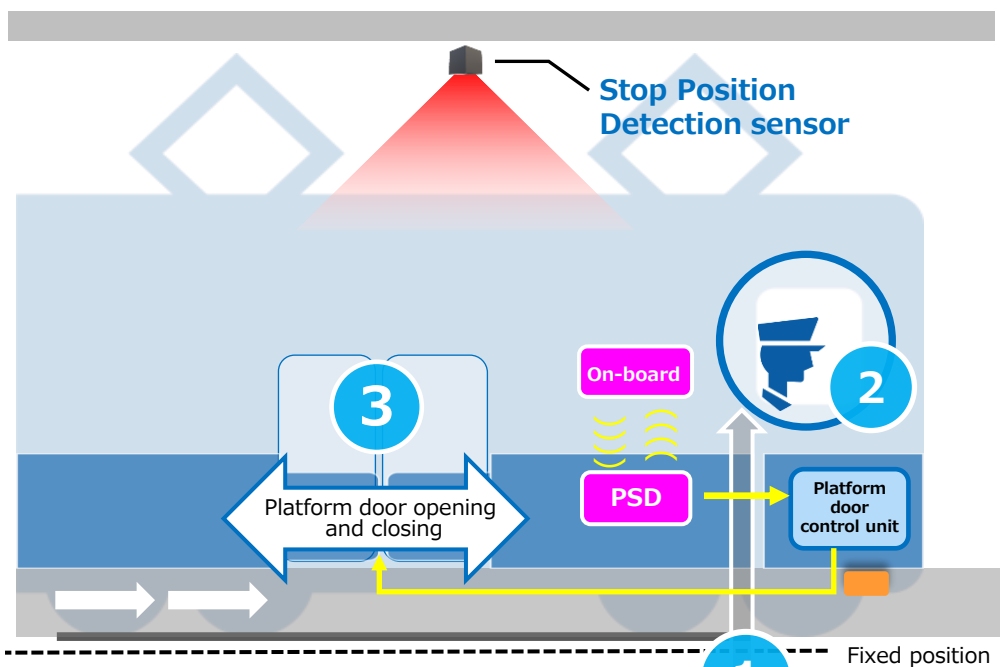

Wireless Communication System with PSD

This system enables automatic opening and closing of platform screen doors without the need for ground coils. This contributes to realizing additional construction of platform doors at low cost and in a short construction period.