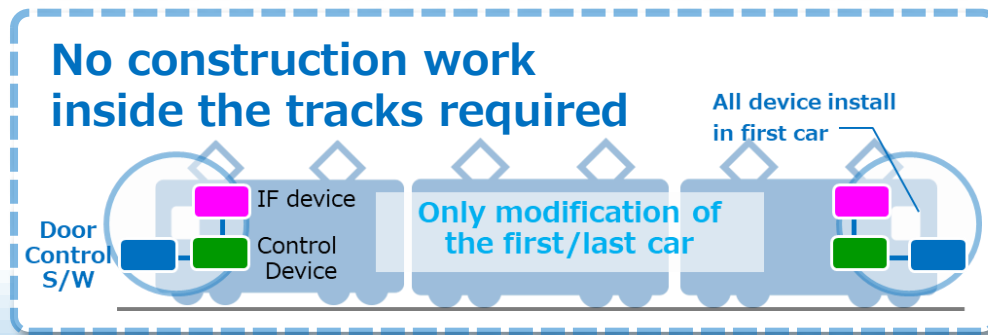

Wireless Communication System with PSD

This system enables automatic opening and closing of platform screen doors without the need for ground coils. This contributes to realizing additional construction of platform doors at low cost and in a short construction period.