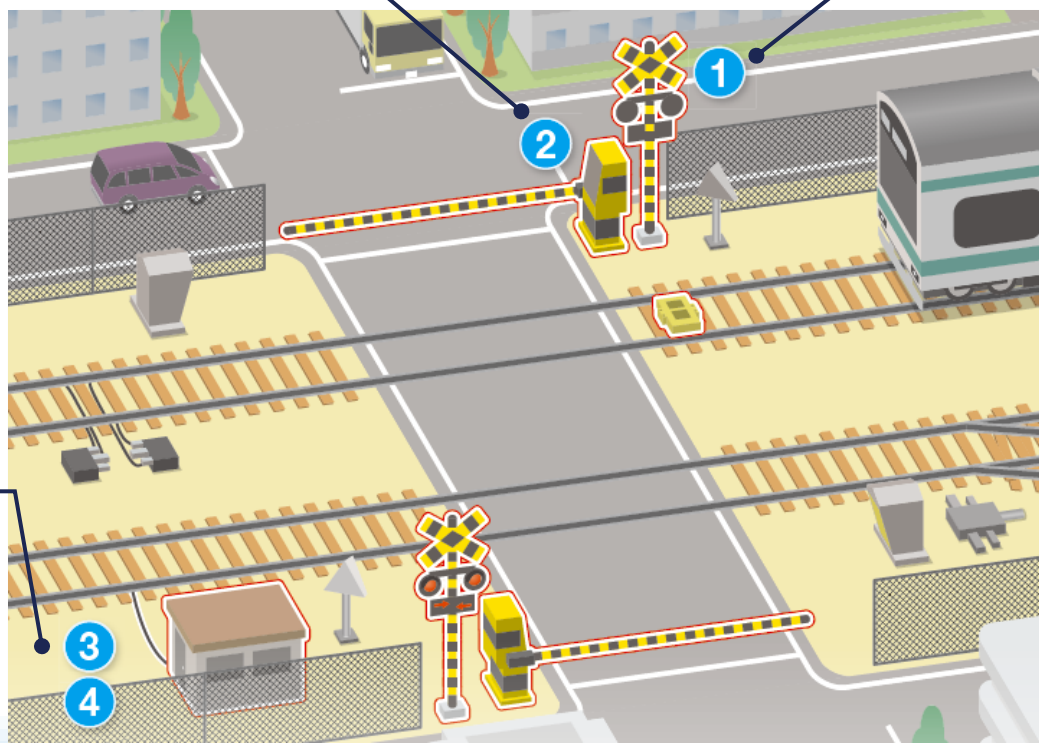

# Level Crossing System

Our system detects approaching trains, automatically controls the level crossing, and prevents people from entering the tracks.

NIPPON SIGNAL is a one-stop provider for all products related to level crossings.

**2** Barrier Machine

**3** Level crossing Controller

**4** Train Detector

**1** Warning Device

NS product from here