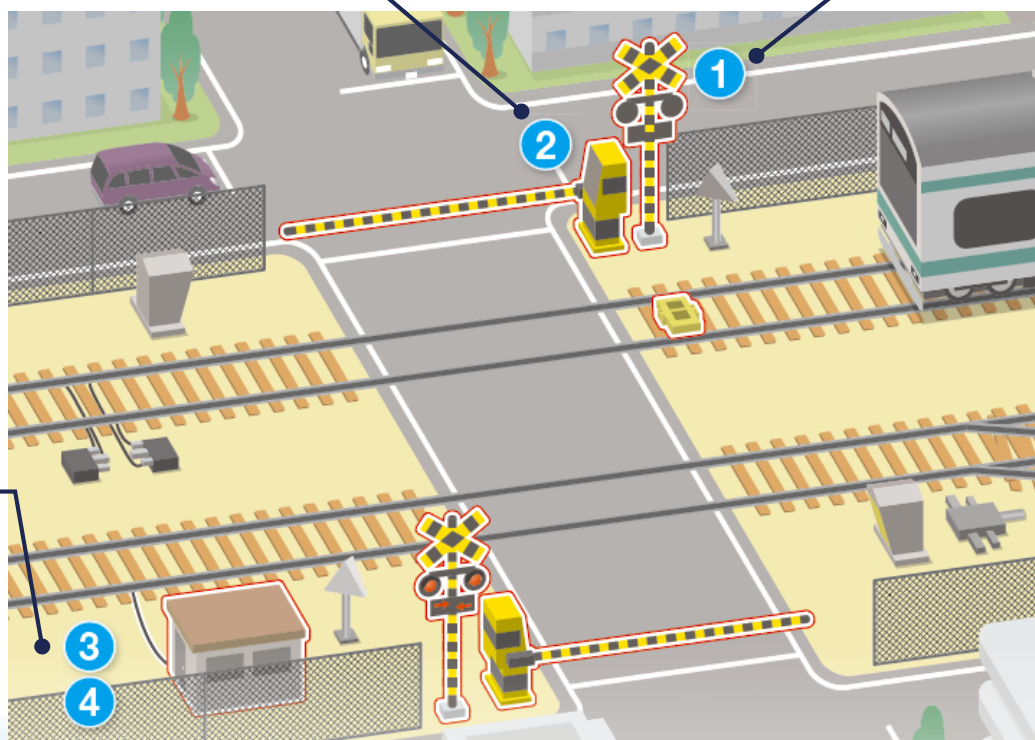

Level Crossing System

Our system detects approaching trains, automatically controls the level crossing, and prevents people from entering the tracks.

NIPPON SIGNAL is a one-stop provider for all products related to level crossings.

2 Barrier Machine

3 Level crossing Controller

4 Train Detector

1 Warning Device

NS product from here