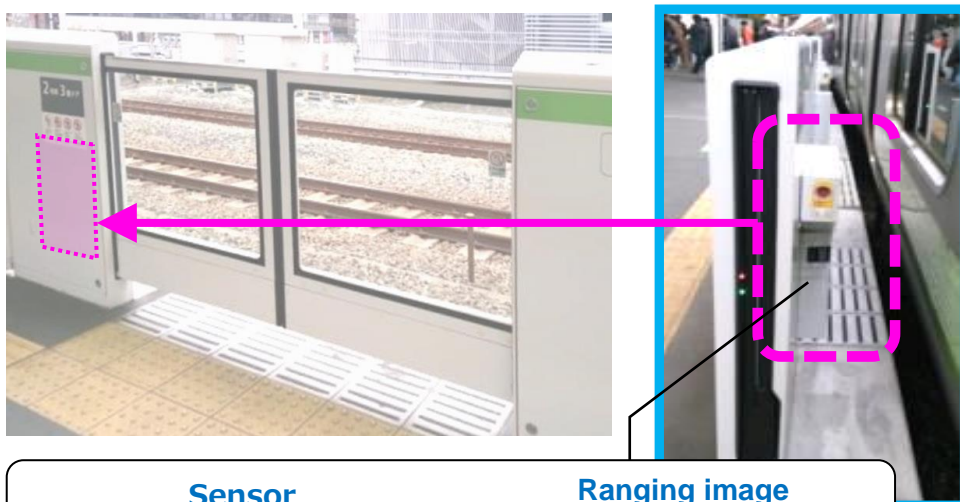

# MEMS(Sensor and Scanner)

The palm-sized sensor/scanner detects all kinds of objects and ensures safety at stations.

Platform Screen Doors (Full Shielding Type)

Fall Protection for Passengers

NS product from here