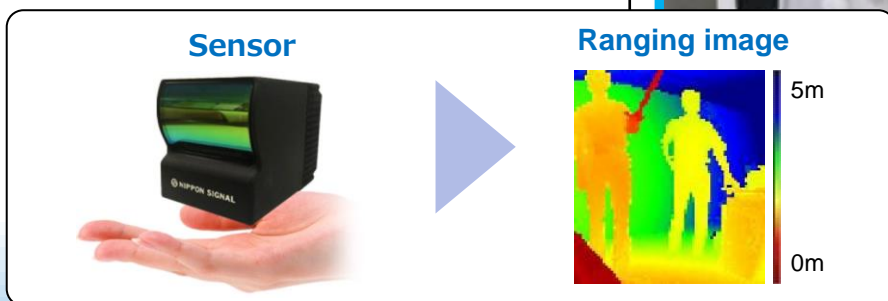

# MEMS(Sensor and Scanner)

The palm-sized sensor/scanner detects all kinds of objects and ensures safety at stations.

Platform Screen Doors (Full Shielding Type)

Fall Protection for Passengers

NS product from here