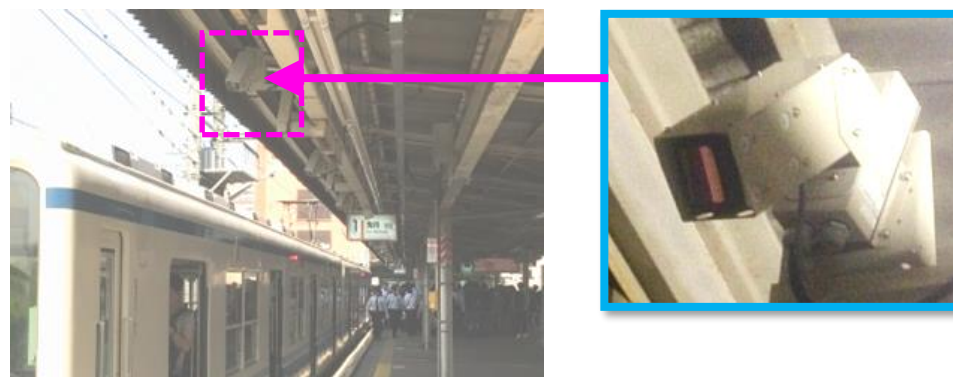

# MEMS(Sensor and Scanner)

The palm-sized sensor/scanner detects all kinds of objects and ensures safety at stations.

Platform Screen Doors (Full Shielding Type)

Fall Protection for Passengers

NS product from here