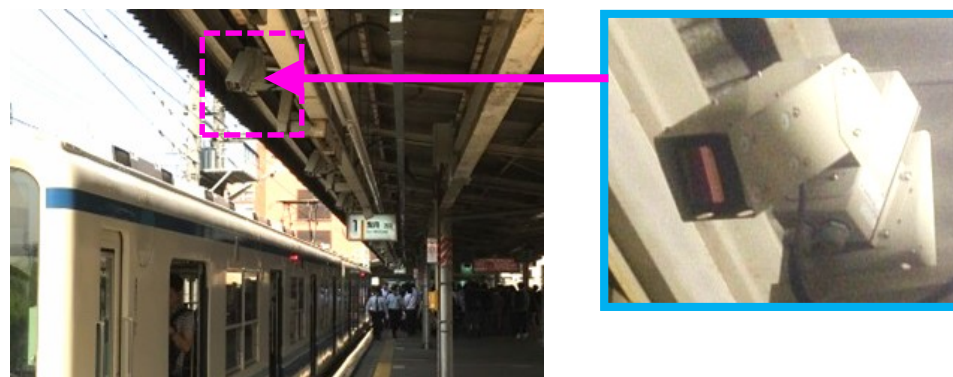

MEMS(Sensor and Scanner)

The palm-sized sensor/scanner detects all kinds of objects and ensures safety at stations.

Platform Screen Doors (Full Shielding Type)

Fall Protection for Passengers

NS product from here