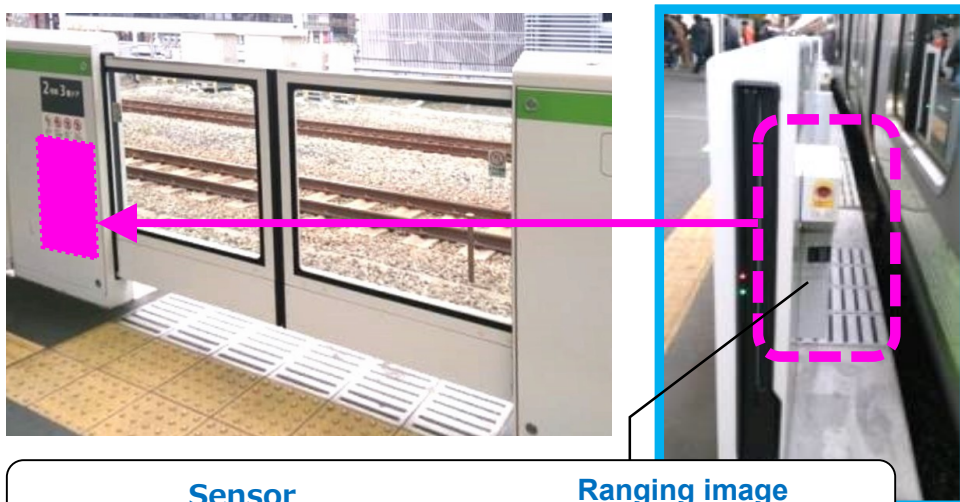

MEMS(Sensor and Scanner)

The palm-sized sensor/scanner detects all kinds of objects and ensures safety at stations.

Platform Screen Doors (Full Shielding Type)

Fall Protection for Passengers

NS product from here