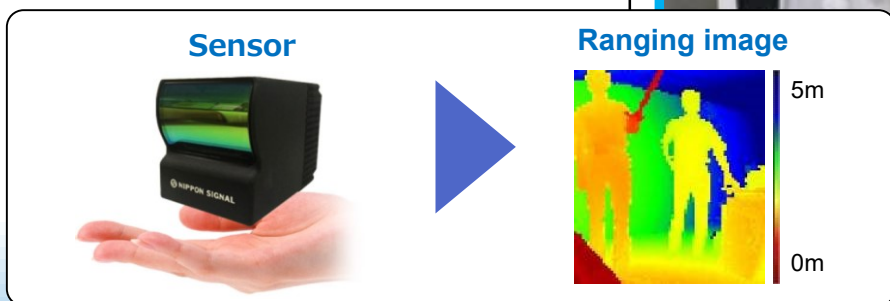

MEMS(Sensor and Scanner)

The palm-sized sensor/scanner detects all kinds of objects and ensures safety at stations.

Platform Screen Doors (Full Shielding Type)

Fall Protection for Passengers

NS product from here