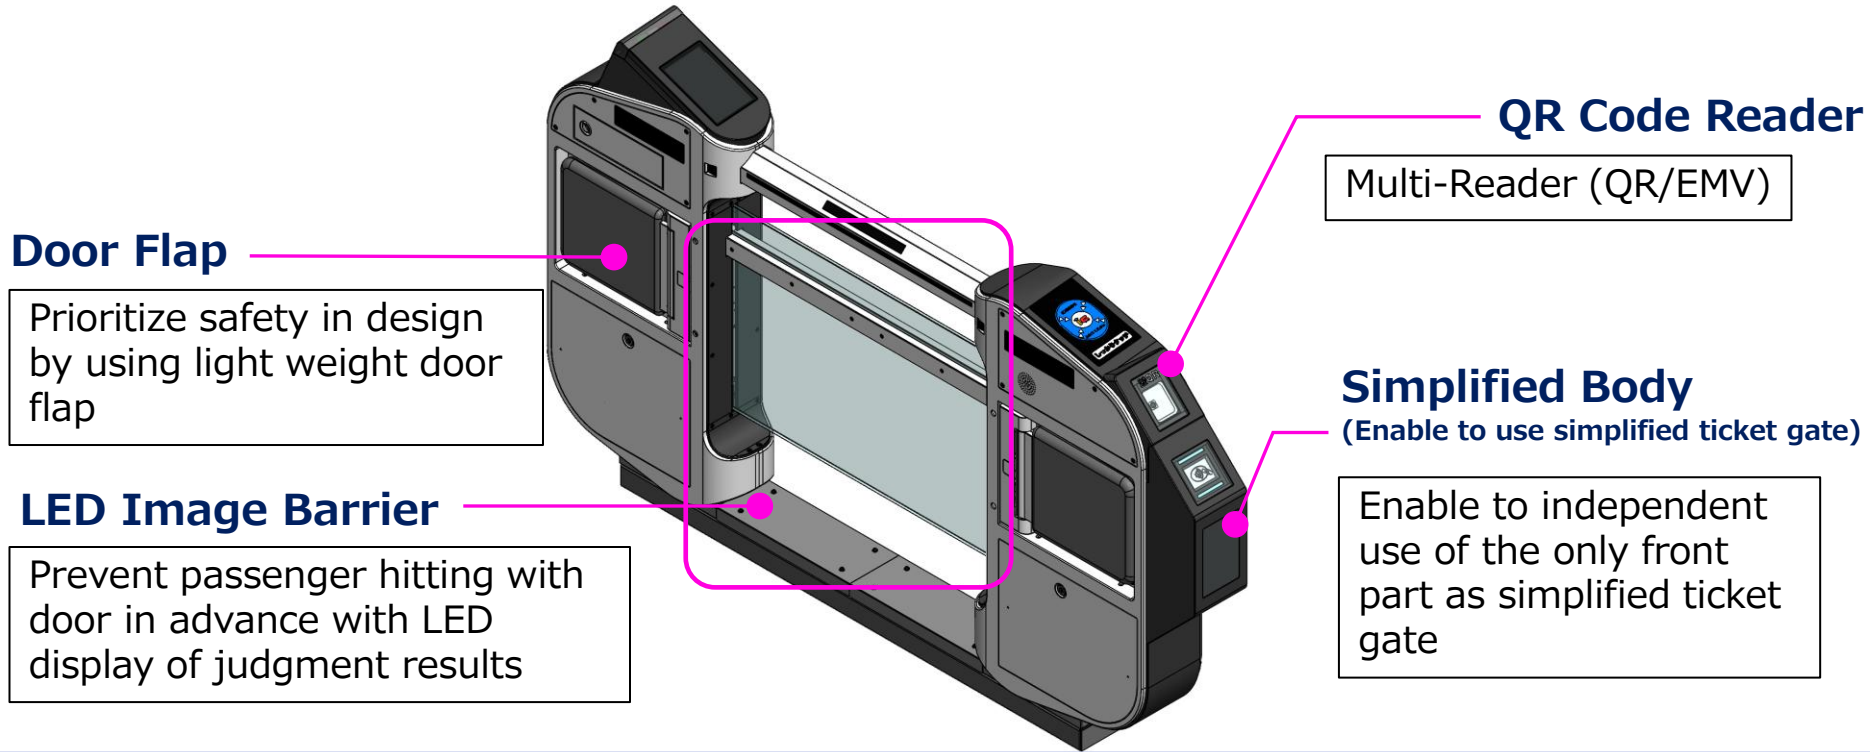

# Next-Generation Automatic Ticket Gate

# Next-Generation Automatic Ticket Gate

NIPPON SIGNAL

Thoroughly pursue user convenience and safety, also realize use as a simplified ticket gate.

**BLE authentication (optional)**

Provides hands-free authentication function

## Guide Display

7-inch full-color LCD providing excellent guidance

## Passage Direction Display

Easy-to-understand with animated display