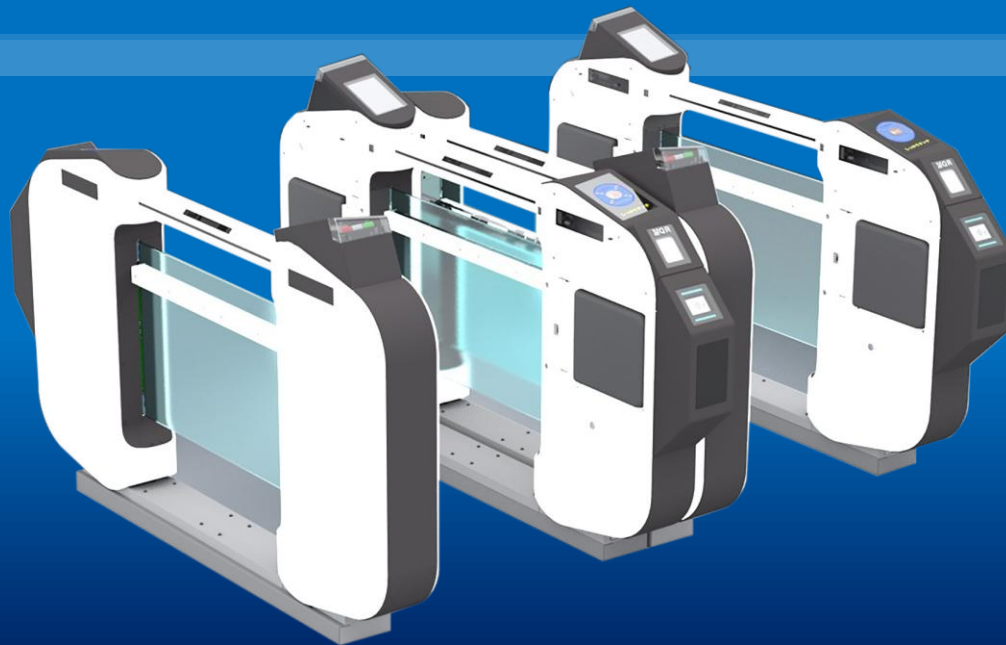

# Next-Generation Automatic Ticket Gate

# Next-Generation Automatic Ticket Gate

NIPPON SIGNAL

Thoroughly pursue user convenience and safety, also realize use as a simplified ticket gate.

**BLE authentication (optional)**

Provides hands-free authentication function

## Guide Display

7-inch full-color LCD providing excellent guidance

## Passage Direction Display

Easy-to-understand with animated display