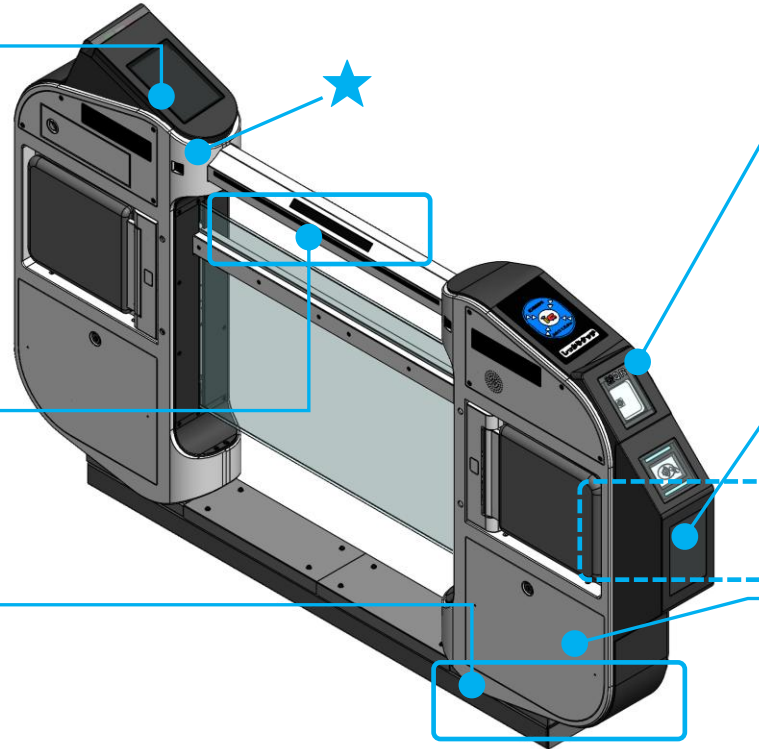

Next-Generation Automatic Ticket Gate

NIPPON SIGNAL

Inherits the many excellent technologies of Nippon Signal's automatic gates.

Guide Display

7-inch full-color LCD providing excellent guidance

Object tracing type Human Detection Sensor

Industry-leading track record

Bottom Shape

Reduce feeling of pressure at the feet

Touch Position

Same height as existing automatic gates

Passage Direction Display

Easy-to-understand with animated display

Power Unit

Prevent flooding with miniaturization and raised installation position

Face recognition (optional)

★ Face recognition available with additional camera