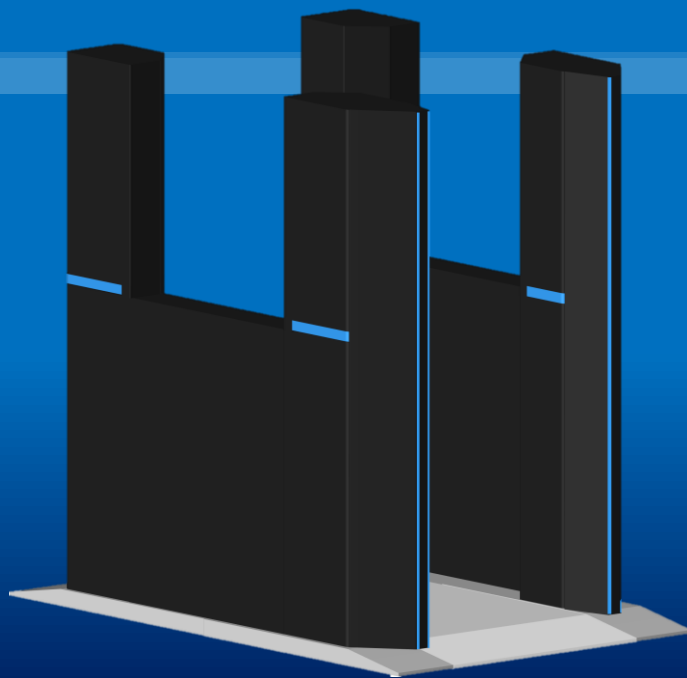

Body Scanner

Under development

Body Scanner

Under development

NIPPON SIGNAL

Automatically detect concealed knives, explosives, and hazardous liquids without stopping passenger flow.

Camera for Capturing Passers

Sensor for Inspecting Belongings

Based on Single-Operation, Arranged Display and Control Switches

LED Indicator for Status and Results

Hybrid System Equipped with Metal Detector

Pass through cross section (W620×H1,200mm)

High Throughput

- Can be inspected while walking, no need to stop
- Automatically detect presence of threats

Space-Saving

- Compact design with defined detection performance
- Open design to reduce visual obstruction

Body Scanner

Under development

NIPPON SIGNAL

Inspect for concealed threats while passing through the gate.
Single-operator operation is possible.

Sample Image of
Result Display

Avatar display for
privacy protection